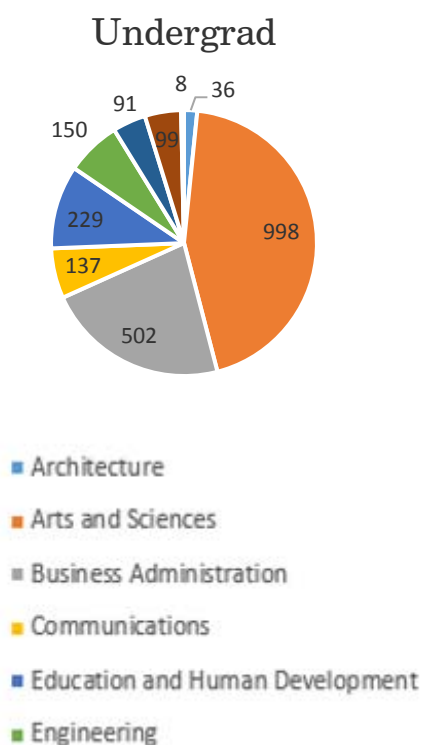

Preferred Degree Statistics

Please note preferred degree statistics do not include alumni who earned more than 15 credits but did not graduate.