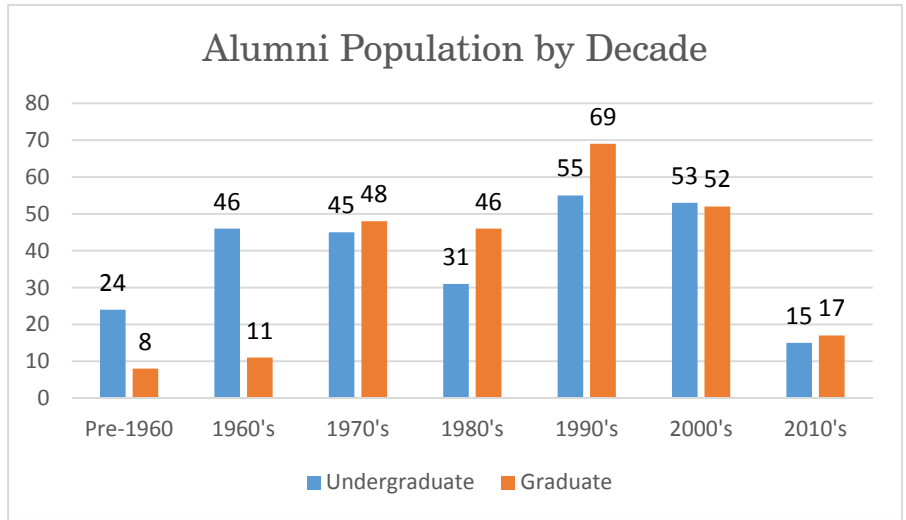

Portland Alumni Club Profile

Total Alumni	465
Email Penetration*	250
Alumni Spouses**	13
Enrolled Undergrad	14
Young Alumni	46
Donors	22
Loyalty Society***	10

*Number of alumni for whom there are emails on record.
**Number of alumni couples, not individuals.
***Contributed to the University of Miami FY13 and FY14.