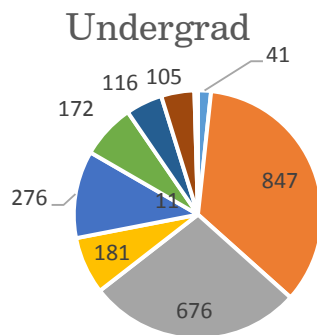

Preferred Degree Statistics

- Architecture
- Arts and Sciences
- Business Administration
- Communications
- Education and Human Development
- Engineering

- Law
- Frost School of Music
- Nursing and Health Studies
- Rosenstiel School of Marine and Atmospheric Science
- Miller School of Medicine

Please note preferred degree statistics do not include alumni who earned more than 15 credits but did not graduate.