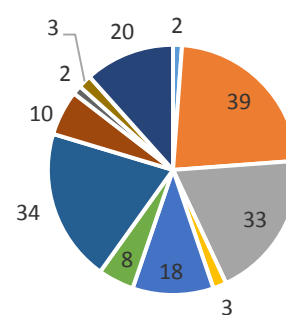

Cincinnati Alumni Club Profile

Total Alumni	443
Email Penetration*	277
Alumni Spouses**	17
Enrolled Undergrad	38
Young Alumni	63
Donors	48
Loyalty Society***	31

*Number of alumni for whom there are emails on record.
**Number of alumni couples, not individuals.
***Contributed to the University of Miami FY13 and FY14.

Preferred Degree Statistics

Graduate

- Architecture
- Arts and Sciences
- Business Administration
- Communications
- Education and Human Development
- Engineering

- Law
- Frost School of Music
- Nursing and Health Studies
- Rosenstiel School of Marine and Atmospheric Science
- Miller School of Medicine

Please note preferred degree statistics do not include alumni who earned more than 15 credits but did not graduate.