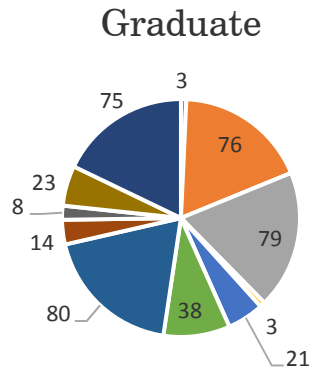

Preferred Degree Statistics

- Architecture
- Arts and Sciences
- Business Administration
- Communications
- Education and Human Development
- Engineering

- Law
- Frost School of Music
- Nursing and Health Studies
- Rosenstiel School of Marine and Atmospheric Science
- Miller School of Medicine

Please note preferred degree statistics do not include alumni who earned more than 15 credits but did not graduate.