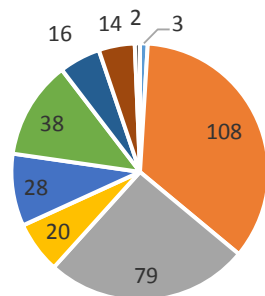

Preferred Degree Statistics

Undergraduate