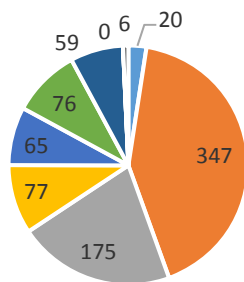

Preferred Degree Statistics

Undergraduate