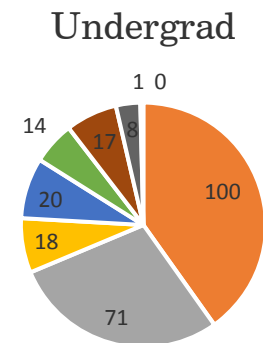

Preferred Degree Statistics

- Architecture
- Arts and Sciences
- Business Administration
- Communications
- Education and Human Development
- Engineering

- Law
- Frost School of Music
- Nursing and Health Studies
- Rosenstiel School of Marine and Atmospheric Science
- Miller School of Medicine

Please note preferred degree statistics do not include alumni who earned more than 15 credits but did not graduate.