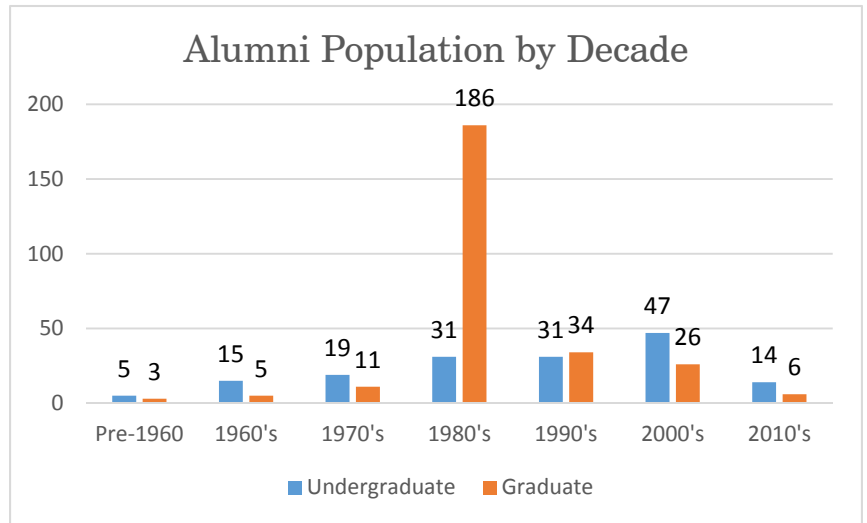

## London Alumni Club Profile

Total Alumni	439
Email Penetration*	145
Alumni Spouses**	13
Enrolled Undergrad	21
Young Alumni	31
Donors	3
Loyalty Society***	1

\*Number of alumni for whom there are emails on record.  
 \*\*Number of alumni couples, not individuals.  
 \*\*\*Contributed to the University of Miami FY13 and FY14.