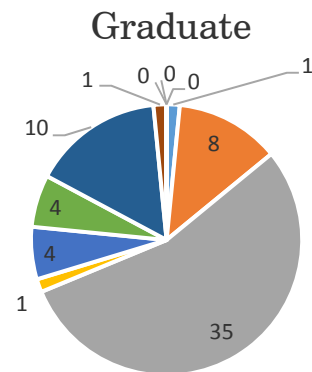

Preferred Degree Statistics

- Architecture
- Arts and Sciences
- Business Administration
- Communications
- Education and Human Development
- Engineering

- Law
- Frost School of Music
- Nursing and Health Studies
- Rosenstiel School of Marine and Atmospheric Science
- Miller School of Medicine

Please note preferred degree statistics do not include alumni who earned more than 15 credits but did not graduate.