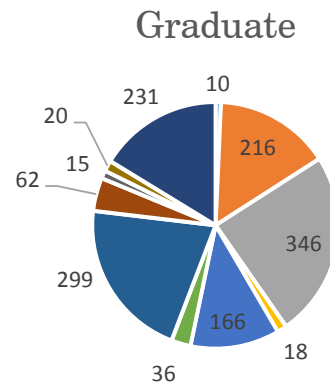

Preferred Degree Statistics

- Architecture
- Arts and Sciences
- Business Administration
- Communications
- Education and Human Development
- Engineering

- Law
- Frost School of Music
- Nursing and Health Studies
- Rosenstiel School of Marine and Atmospheric Science
- Miller School of Medicine

Please note preferred degree statistics do not include alumni who earned more than 15 credits but did not graduate.