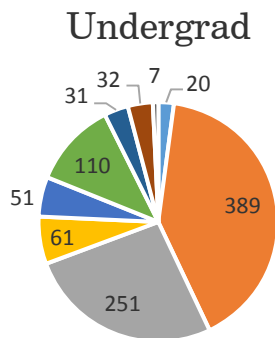

Preferred Degree Statistics

- Architecture
- Arts and Sciences
- Business Administration
- Communications
- Education and Human Development
- Engineering

- Law
- Frost School of Music
- Nursing and Health Studies
- Rosenstiel School of Marine and Atmospheric Science
- Miller School of Medicine

Please note preferred degree statistics do not include alumni who earned more than 15 credits but did not graduate.