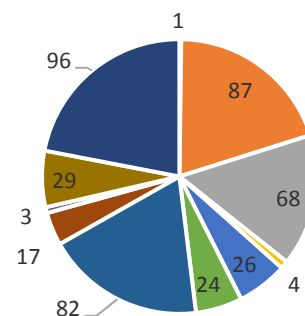

San Diego Alumni Club Profile

Total Alumni	1077
Email Penetration*	651
Alumni Spouses**	52
Enrolled Undergrad	13
Young Alumni	105
Donors	75
Loyalty Society***	50

*Number of alumni for whom there are emails on record.
**Number of alumni couples, not individuals.
***Contributed to the University of Miami FY13 and FY14.

Preferred Degree Statistics

Graduate

- Architecture
- Arts and Sciences
- Business Administration
- Communications
- Education and Human Development
- Engineering

- Law
- Frost School of Music
- Nursing and Health Studies
- Rosenstiel School of Marine and Atmospheric Science
- Miller School of Medicine

Please note preferred degree statistics do not include alumni who earned more than 15 credits but did not graduate.