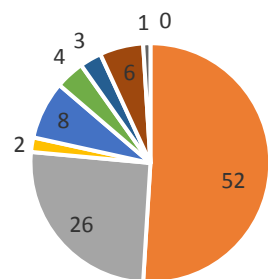

Preferred Degree Statistics

Undergrad