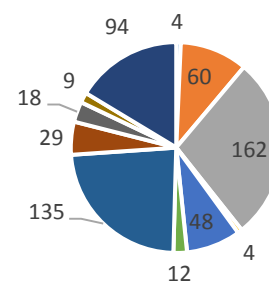

Dallas/Fort Worth Alumni Club Profile

Total Alumni	1377
Email Penetration*	933
Alumni Spouses**	77
Enrolled Undergrad	79
Young Alumni	173
Donors	116
Loyalty Society***	72

*Number of alumni for whom there are emails on record.
**Number of alumni couples, not individuals.
***Contributed to the University of Miami FY13 and FY14.

Preferred Degree Statistics

Graduate

- Architecture
- Arts and Sciences
- Business Administration
- Communications
- Education and Human Development
- Engineering

- Law
- Frost School of Music
- Nursing and Health Studies
- Rosenstiel School of Marine and Atmospheric Science
- Miller School of Medicine

Please note preferred degree statistics do not include alumni who earned more than 15 credits but did not graduate.