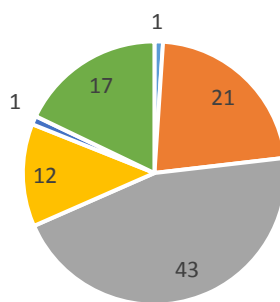

Preferred Degree Statistics

Undergrad

- Architecture
- Arts and Sciences
- Business Administration
- Communications
- Education and Human Development
- Engineering