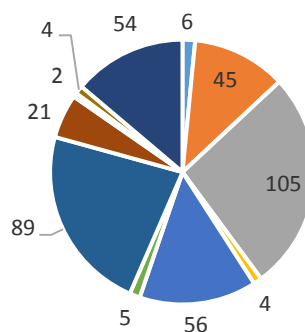

Graduate

- Architecture
- Arts and Sciences
- Business Administration
- Communications
- Education and Human Development
- Engineering

- Law
- Frost School of Music
- Nursing and Health Studies
- Rosenstiel School of Marine and Atmospheric Science
- Miller School of Medicine

Please note preferred degree statistics do not include alumni who earned more than 15 credits but did not graduate.