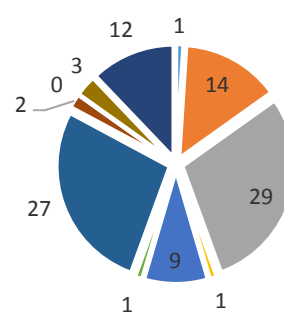

Louisville Alumni Club Profile

Total Alumni	188
Email Penetration*	126
Alumni Spouses**	13
Enrolled Undergrad	9
Young Alumni	9
Donors	23
Loyalty Society***	18

*Number of alumni for whom there are emails on record.
**Number of alumni couples, not individuals.
***Contributed to the University of Miami FY13 and FY14.

Preferred Degree Statistics

Graduate

- Architecture
- Arts and Sciences
- Business Administration
- Communications
- Education and Human Development
- Engineering

- Law
- Frost School of Music
- Nursing and Health Studies
- Rosenstiel School of Marine and Atmospheric Science
- Miller School of Medicine

Please note preferred degree statistics do not include alumni who earned more than 15 credits but did not graduate.