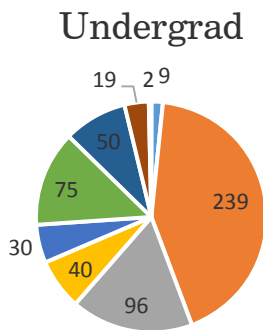

Preferred Degree Statistics

- Architecture
- Arts and Sciences
- Business Administration
- Communications
- Education and Human Development
- Engineering

- Law
- Frost School of Music
- Nursing and Health Studies
- Rosenstiel School of Marine and Atmospheric Science
- Miller School of Medicine

Please note preferred degree statistics do not include alumni who earned more than 15 credits but did not graduate.