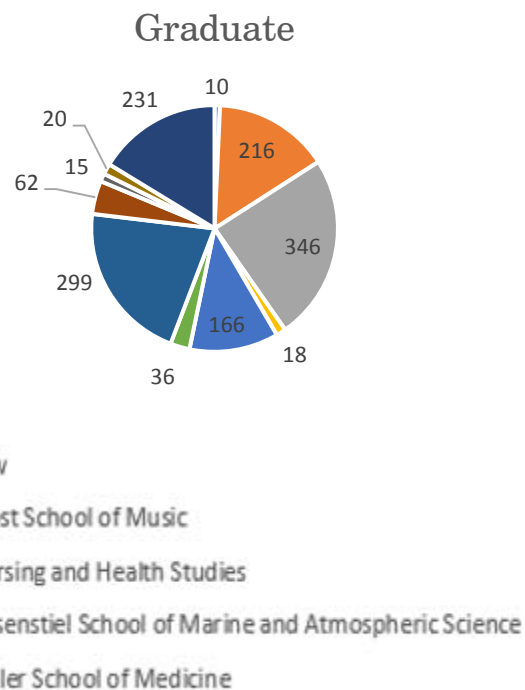

Preferred Degree Statistics

Please note preferred degree statistics do not include alumni who earned more than 15 credits but did not graduate.