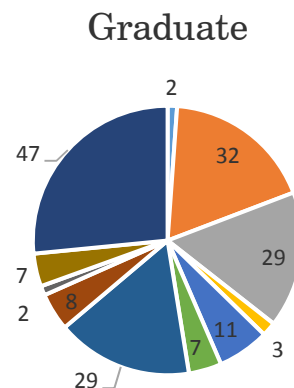

Preferred Degree Statistics

- Architecture
- Arts and Sciences
- Business Administration
- Communications
- Education and Human Development
- Engineering

- Law
- Frost School of Music
- Nursing and Health Studies
- Rosenstiel School of Marine and Atmospheric Science
- Miller School of Medicine