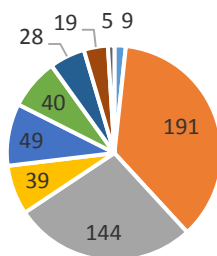

Preferred Degree Statistics

Undergrad