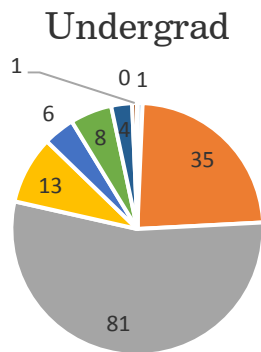

Preferred Degree Statistics

- Architecture
- Arts and Sciences
- Business Administration
- Communications
- Education and Human Development
- Engineering

- Law
- Frost School of Music
- Nursing and Health Studies
- Rosenstiel School of Marine and Atmospheric Science
- Miller School of Medicine

Please note preferred degree statistics do not include alumni who earned more than 15 credits but did not graduate.