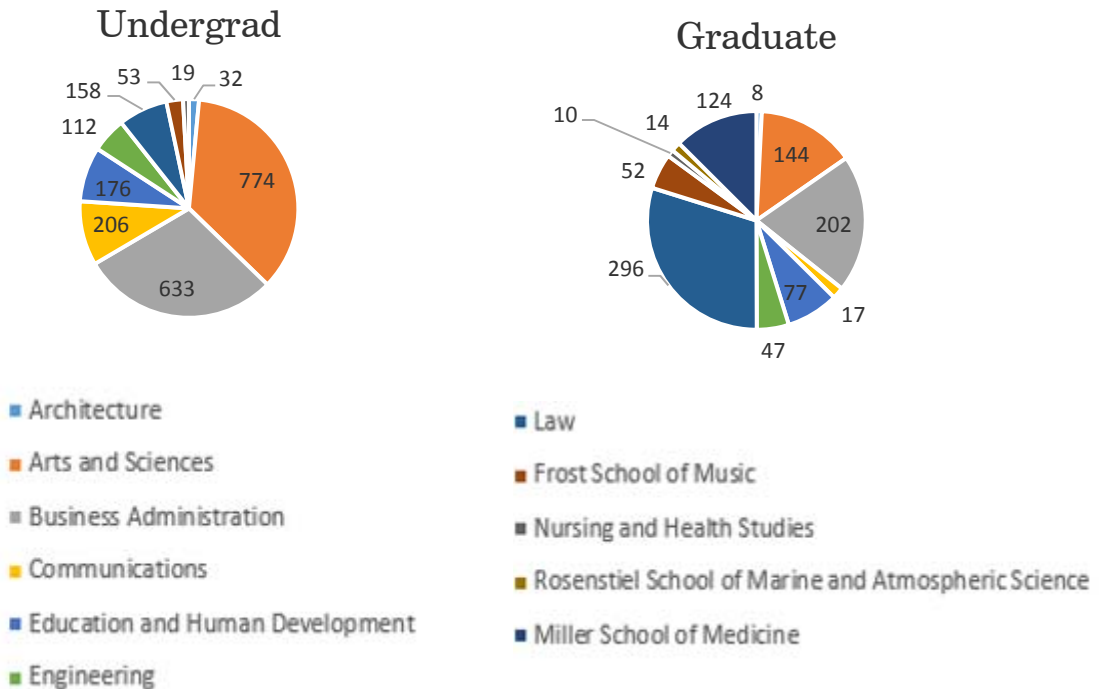

Preferred Degree Statistics

Please note preferred degree statistics do not include alumni who earned more than 15 credits but did not graduate.