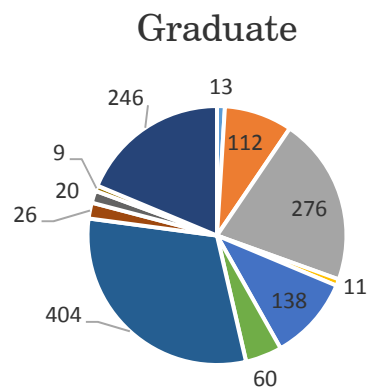

Preferred Degree Statistics

- Architecture
- Arts and Sciences
- Business Administration
- Communications
- Education and Human Development
- Engineering

- Law
- Frost School of Music
- Nursing and Health Studies
- Rosenstiel School of Marine and Atmospheric Science
- Miller School of Medicine

Please note preferred degree statistics do not include alumni who earned more than 15 credits but did not graduate.