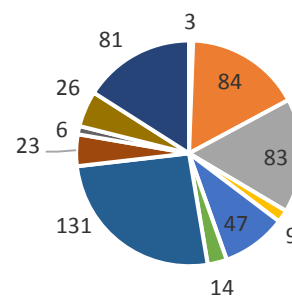

Denver Alumni Club Profile

Total Alumni	1270
Email Penetration*	811
Alumni Spouses**	59
Enrolled Undergrad	76
Young Alumni	252
Donors	86
Loyalty Society***	53

*Number of alumni for whom there are emails on record.
**Number of alumni couples, not individuals.
***Contributed to the University of Miami FY13 and FY14.

Preferred Degree Statistics

Graduate

- Architecture
- Arts and Sciences
- Business Administration
- Communications
- Education and Human Development
- Engineering

- Law
- Frost School of Music
- Nursing and Health Studies
- Rosenstiel School of Marine and Atmospheric Science
- Miller School of Medicine

Please note preferred degree statistics do not include alumni who earned more than 15 credits but did not graduate.