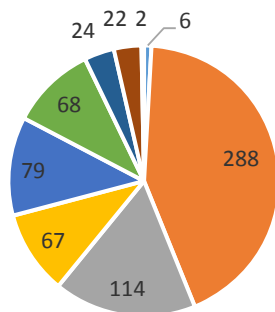

Preferred Degree Statistics

Undergrad