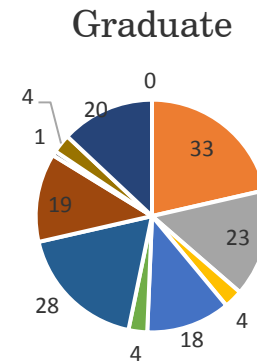

Preferred Degree Statistics

- Architecture
- Arts and Sciences
- Business Administration
- Communications
- Education and Human Development
- Engineering

- Law
- Frost School of Music
- Nursing and Health Studies
- Rosenstiel School of Marine and Atmospheric Science
- Miller School of Medicine

Please note preferred degree statistics do not include alumni who earned more than 15 credits but did not graduate.