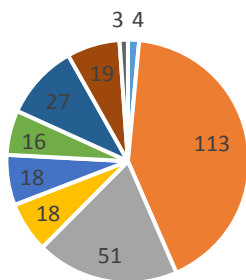

Preferred Degree Statistics

Undergrad