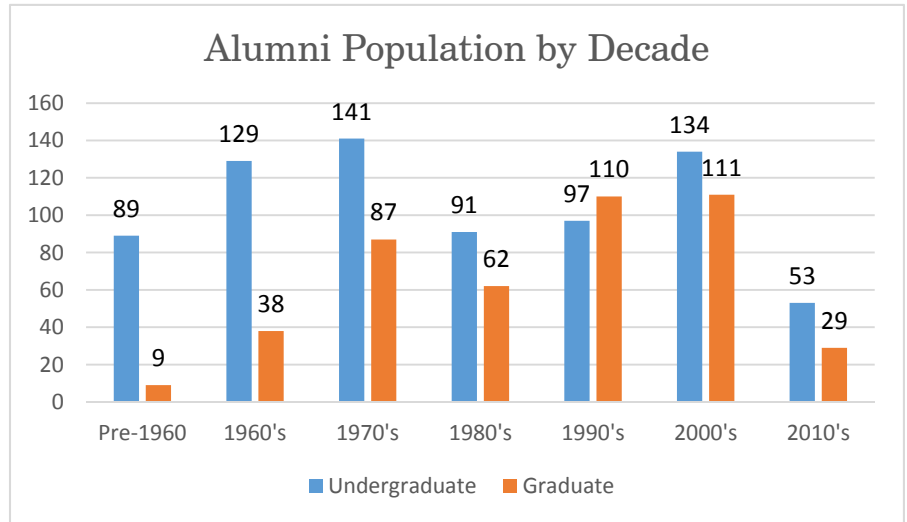

## San Diego Alumni Club Profile

Total Alumni	1077
Email Penetration*	651
Alumni Spouses**	52
Enrolled Undergrad	13
Young Alumni	105
Donors	75
Loyalty Society***	50

\*Number of alumni for whom there are emails on record.  
 \*\*Number of alumni couples, not individuals.  
 \*\*\*Contributed to the University of Miami FY13 and FY14.