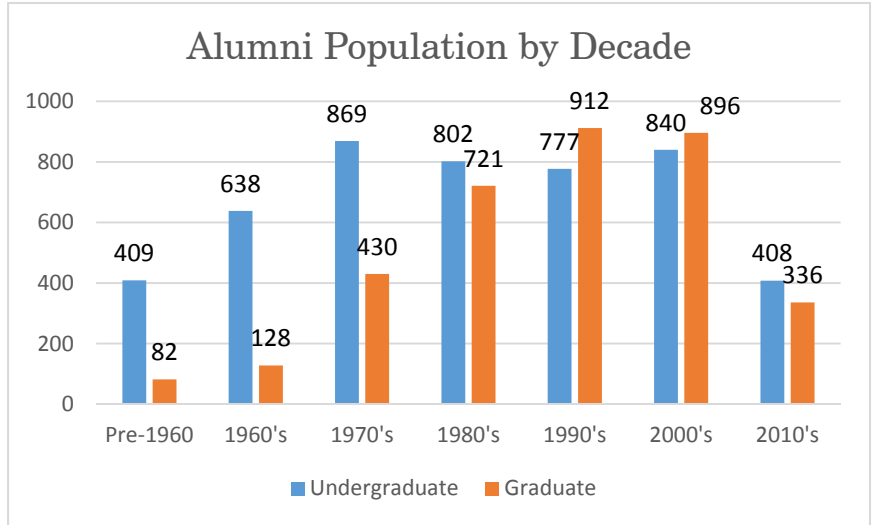

Alumni Club of Palm Beach Profile

Total Alumni	7304
Email Penetration*	5106
Alumni Spouses**	538
Enrolled Undergrad	848
Young Alumni	886
Donors	885
Loyalty Society***	553

*Number of alumni for whom there are emails on record.
**Number of alumni couples, not individuals.
***Contributed to the University of Miami FY13 and FY14.