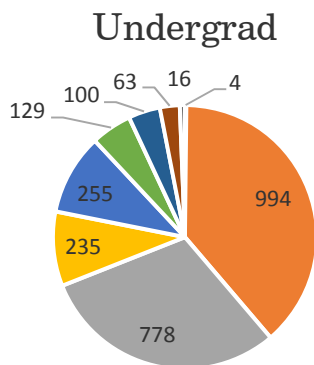

Preferred Degree Statistics