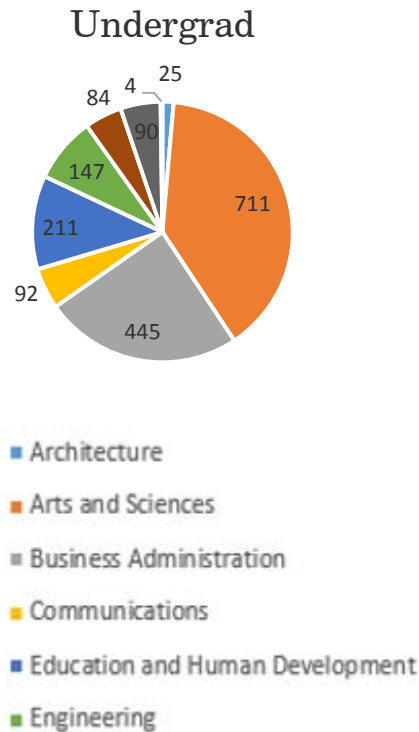

Preferred Degree Statistics