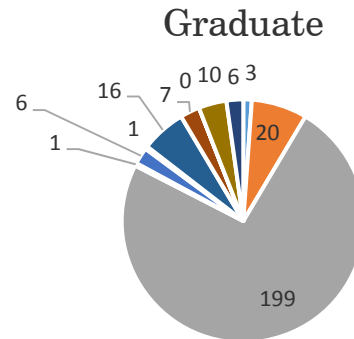

Preferred Degree Statistics

- Architecture
- Arts and Sciences
- Business Administration
- Communications
- Education and Human Development
- Engineering

- Law
- Frost School of Music
- Nursing and Health Studies
- Rosenstiel School of Marine and Atmospheric Science
- Miller School of Medicine

Please note preferred degree statistics do not include alumni who earned more than 15 credits but did not graduate.