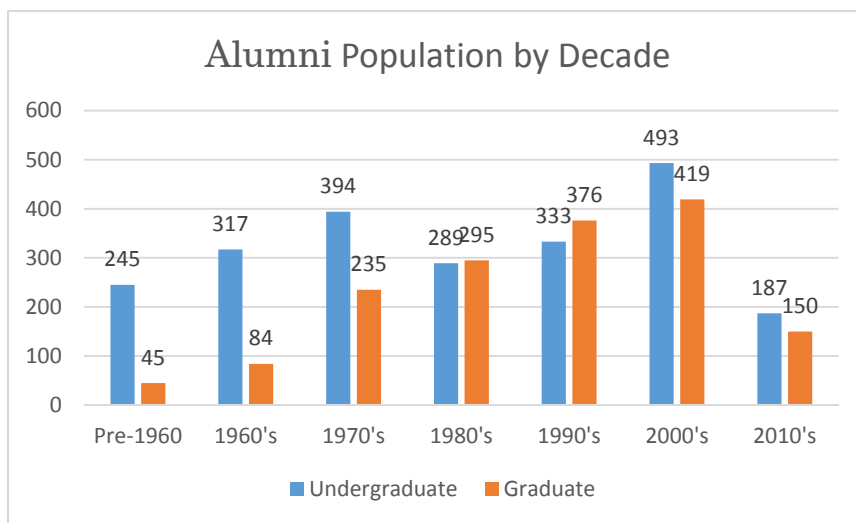

## Tampa Bay Area Alumni Club Profile

Total Alumni	3490
Email Penetration*	2284
Alumni Spouses**	225
Enrolled Undergrad	168
Young Alumni	466
Donors	272
Loyalty Society***	164

\*Number of alumni for whom there are emails on record.  
 \*\*Number of alumni couples, not individuals.  
 \*\*\*Contributed to the University of Miami FY13 and FY14.