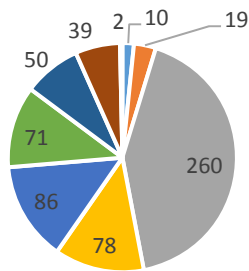

Preferred Degree Statistics

Undergrad