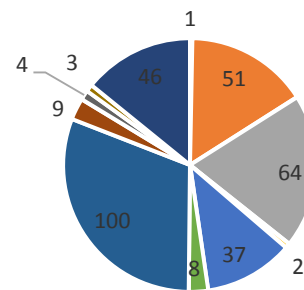

- Architecture
- Arts and Sciences
- Business Administration
- Communications
- Education and Human Development
- Engineering

Graduate