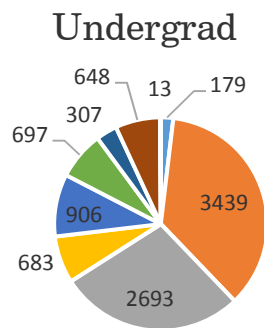

Preferred Degree Statistics

- Architecture
- Arts and Sciences
- Business Administration
- Communications
- Education and Human Development
- Engineering