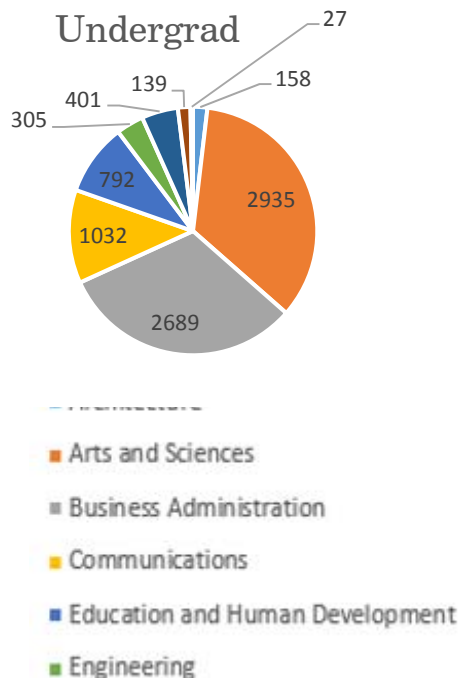

Preferred Degree Statistics

Please note preferred degree statistics do not include alumni who earned more than 15 credits but did not graduate.