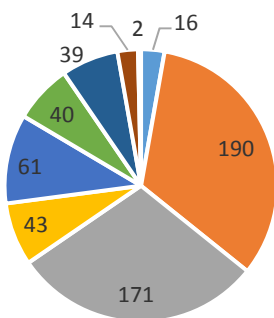

Preferred Degree Statistics

Undergrad