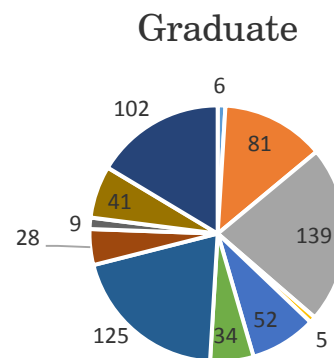

Preferred Degree Statistics

- Architecture
- Arts and Sciences
- Business Administration
- Communications
- Education and Human Development
- Engineering

- Law
- Frost School of Music
- Nursing and Health Studies
- Rosenstiel School of Marine and Atmospheric Science
- Miller School of Medicine

Please note preferred degree statistics do not include alumni who earned more than 15 credits but did not graduate.