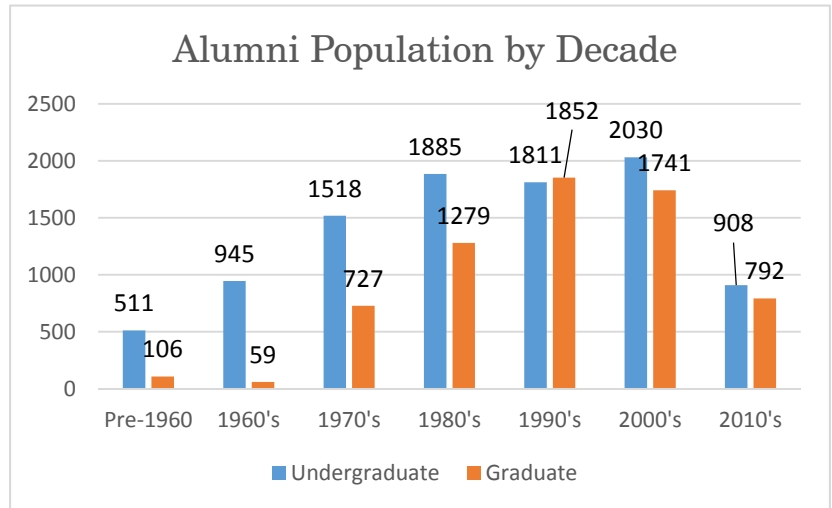

Alumni Club of Broward County Profile

Total Alumni	14428
Email Penetration*	10199
Alumni Spouses**	856
Enrolled Undergrad	964
Young Alumni	1969
Donors	1697
Loyalty Society***	986

*Number of alumni for whom there are emails on record.

**Number of alumni couples, not individuals.

***Contributed to the University of Miami FY13 and FY14.