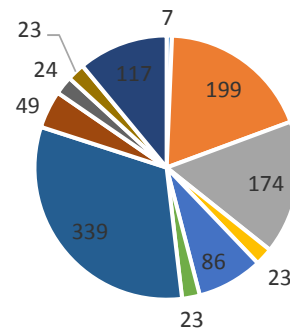

Graduate

- Architecture
- Arts and Sciences
- Business Administration
- Communications
- Education and Human Development
- Engineering

- Law
- Frost School of Music
- Nursing and Health Studies
- Rosenstiel School of Marine and Atmospheric Science
- Miller School of Medicine

Please note preferred degree statistics do not include alumni who earned more than 15 credits but did not graduate.