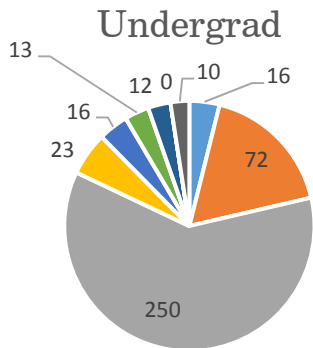

Preferred Degree Statistics

- Architecture
- Arts and Sciences
- Business Administration
- Communications
- Education and Human Development
- Engineering

- Law
- Frost School of Music
- Nursing and Health Studies
- Rosenstiel School of Marine and Atmospheric Science
- Miller School of Medicine

Please note preferred degree statistics do not include alumni who earned more than 15 credits but did not graduate.