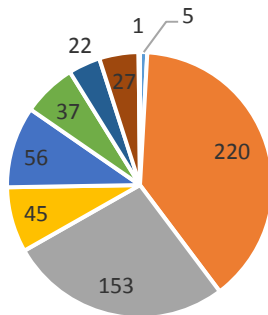

Preferred Degree Statistics

Undergrad