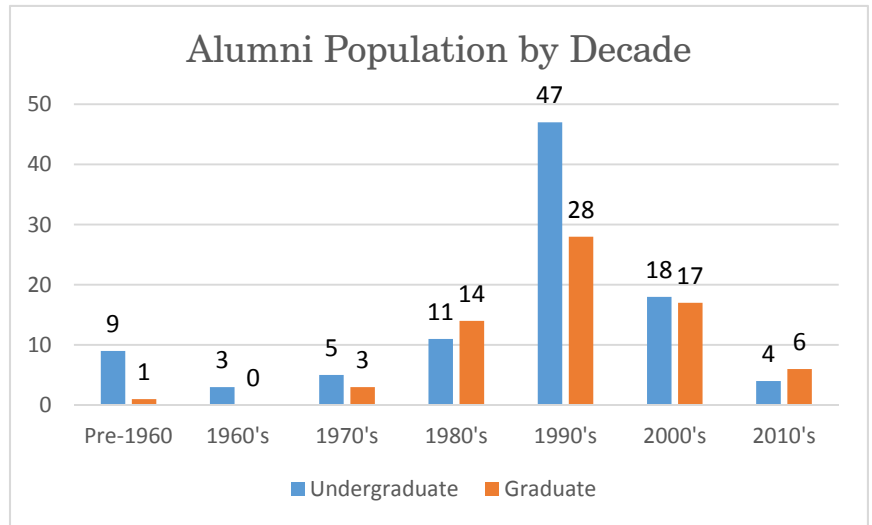

Fiscal Year 2014 Annual Report

Spain Alumni Club Profile

Total Alumni	165
Email Penetration*	70
Alumni Spouses**	2
Enrolled Undergrad	25
Young Alumni	15
Donors	3
Loyalty Society***	1

*Number of alumni for whom there are emails on record.
**Number of alumni couples, not individuals.
***Contributed to the University of Miami FY13 and FY14.