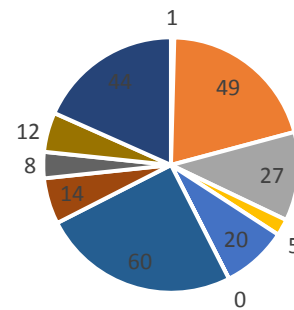

- Architecture
- Arts and Sciences
- Business Administration
- Communications
- Education and Human Development
- Engineering

Graduate