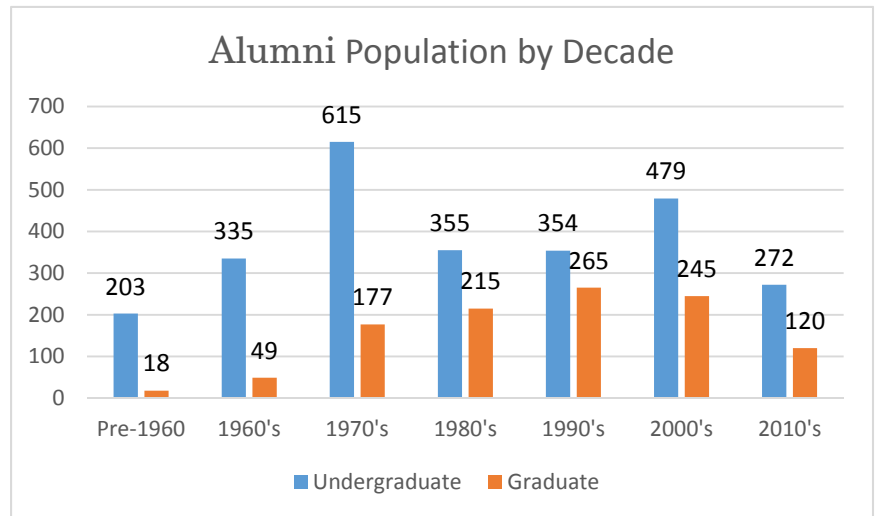

Fiscal Year 2014 Annual Report

Philadelphia Alumni Club Profile

Total Alumni	3475
Email Penetration*	2181
Alumni Spouses**	216
Enrolled Undergrad	329
Young Alumni	334
Donors	341

*Number of alumni for whom there are emails on record.
**Number of alumni couples, not individuals.
***Contributed to the University of Miami FY13 and FY14.